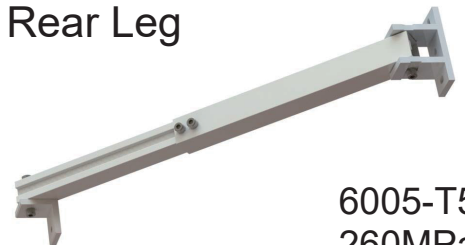

Single Array

Double array

Main parts

54 Rail

6005-T5
260MPa

Middle Clamp

6005-T5
260MPa

End Clamp

6005-T5
260MPa

Pro Tilt 2V

6005-T5
260MPa

Front Leg

6005-T5
260MPa

Rear Leg

6005-T5
260MPa

Quality is our life

Quality is our life

Wind Load

Snow Load

Material warranty

Framed module

Parts List

Item No	Articles	Image	Usage
ST-R2/4M	54Rail (2100/4200 mm 6061-T5)		single/double array
ST-RS	Rail splice Kit		single array
ST-FL	Adjustable Front Leg		single array
ST-RL	Adjustable Rear Leg Reinforced 15-30°		single array
ST-MC	Middle clamp 35/40mm		single/double array
ST-EC	End clamp 35/40mm		single/double array
ST-GC	Grounding Clip New		single/double array
ST-GL	Grounding Lug - Cooper		single/double array
ST-EB-8X60	Expansion screw M8X60		single/double array
ST-RC-DA	Rail Clamp		double array
ST-TB-DA	Pro Tilt 2V		double array