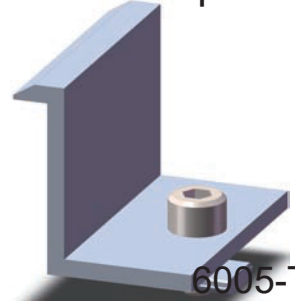

Single Array

Double array

Main parts

54 Rail

6005-T5
260MPa

Middle Clamp

6005-T5
260MPa

End Clamp

6005-T5
260MPa

Pro Tilt 2V

6005-T5
260MPa

Front Leg

6005-T5
260MPa

Rear Leg

6005-T5
260MPa

Quality is our life

Quality is our life

Wind Load

Snow Load

Material warranty

Framed module

Parts List

Item No	Articles	Image	Usage
ST-R2/4M	54Rail (2100/4200 mm 6061-T5)		single/double array
ST-RS	Rail splice Kit		single array
ST-FL	Adjustable Front Leg		single array
ST-RL	Adjustable Rear Leg Reinforced 15-30°		single array
ST-MC	Middle clamp 35/40mm		single/double array
ST-EC	End clamp 35/40mm		single/double array
ST-GC	Grounding Clip New		single/double array
ST-GL	Grounding Lug - Cooper		single/double array
ST-EB-8X60	Expansion screw M8X60		single/double array
ST-RC-DA	Rail Clamp		double array
ST-TB-DA	Pro Tilt 2V		double array